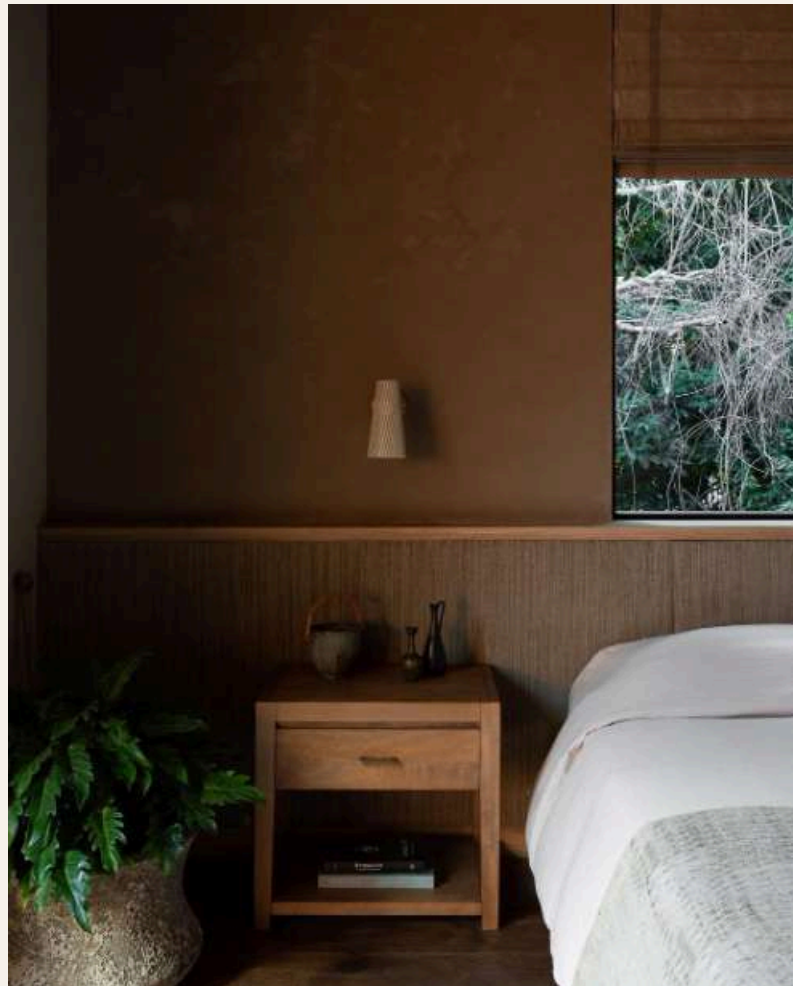

PLANCHE AMBIANCE